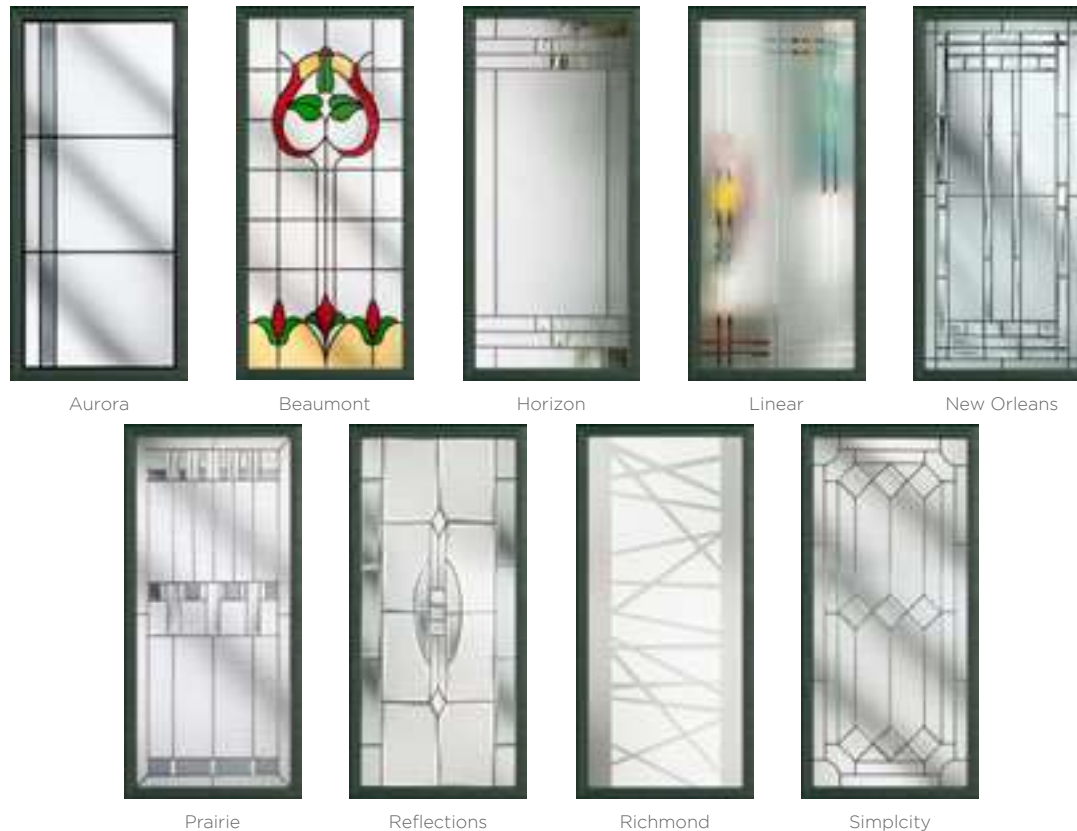

Beautifully Bright

The Walcot door offers a large and bright glazing panel, similar to the Hatton but giving space to include accessories such as a letterbox.

9 Decorative Glass Options

Aurora

Beaumont

Horizon