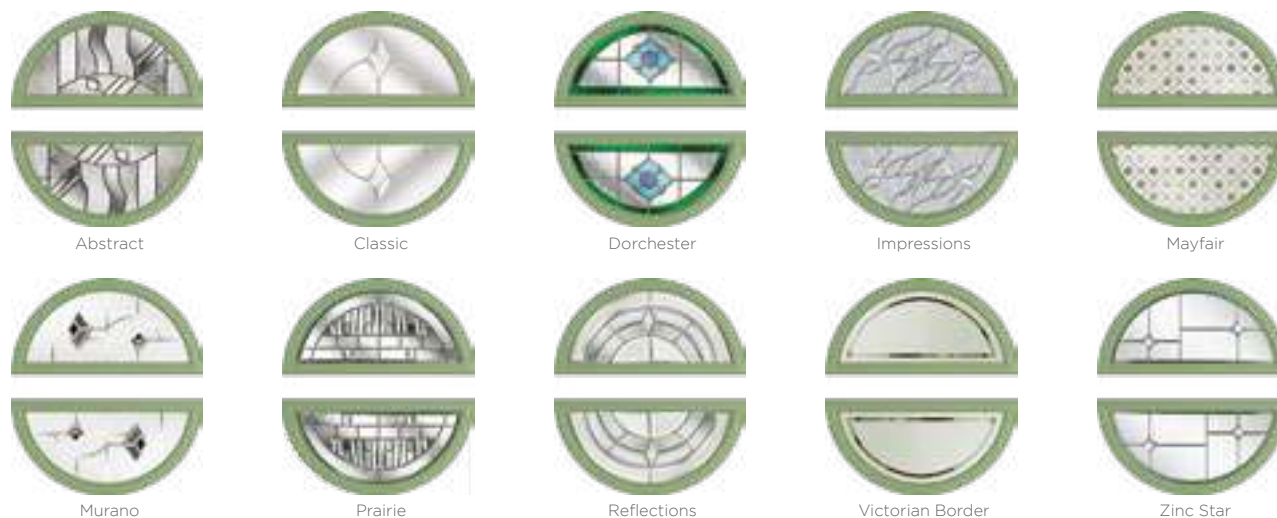

Rutland
Colour - Blue
Glass - New Orleans

These doors are available with or without grooves

Learn more about these styles at compdoor.co.uk 29

The All Rounder

The Kent door really is unique with its glazing design almost going full circle. This style looks equally good with one of the comprehensive glass designs as it does with simple satin glass.

10 Decorative Glass Options

Kent
Colour - Chartwell Green
Glass - Classic

This door is available with or without grooves

30 Build your own door at compdoor.co.uk

Visual Variety

The six decorative glass options available on the Hamilton door gives a variety of style effects from retro and heritage to a more modern look.