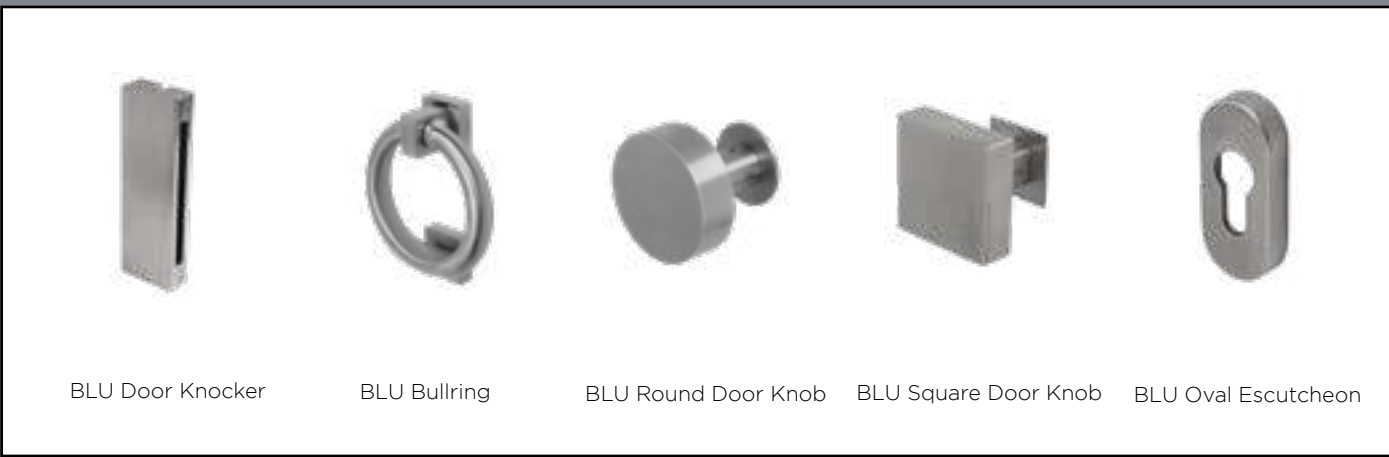

316 Stainless Steel

BLU Handle on Rose

BLU Handle on Backplate

BLU Letterplate

BLU Rectangular Bar Handle
400 / 900 / 1800mm lengths

BLU Round Bar Handle
400 / 900 / 1800mm lengths

BLU Door Knocker

BLU Bullring