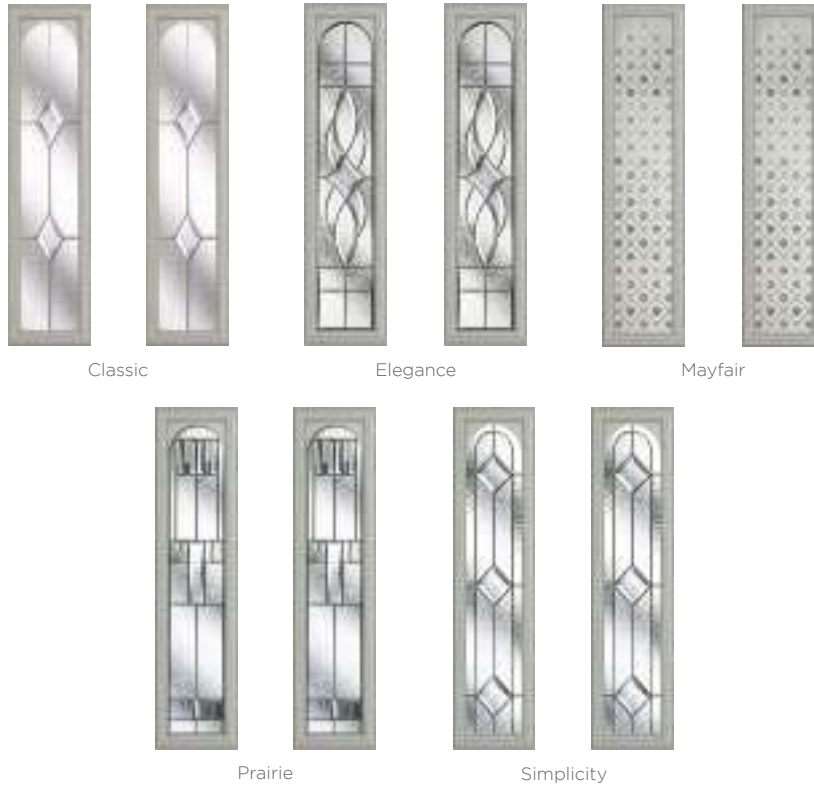

An Elegant Twist

Similar to the Whitmore but with an elegant twist, the Elmhurst offers a softer look with curved arch glazing.

5 Decorative Glass Options

Elmhurst
Colour - Agate Grey
Glass - Prairie

Learn more about these styles at compdoor.co.uk