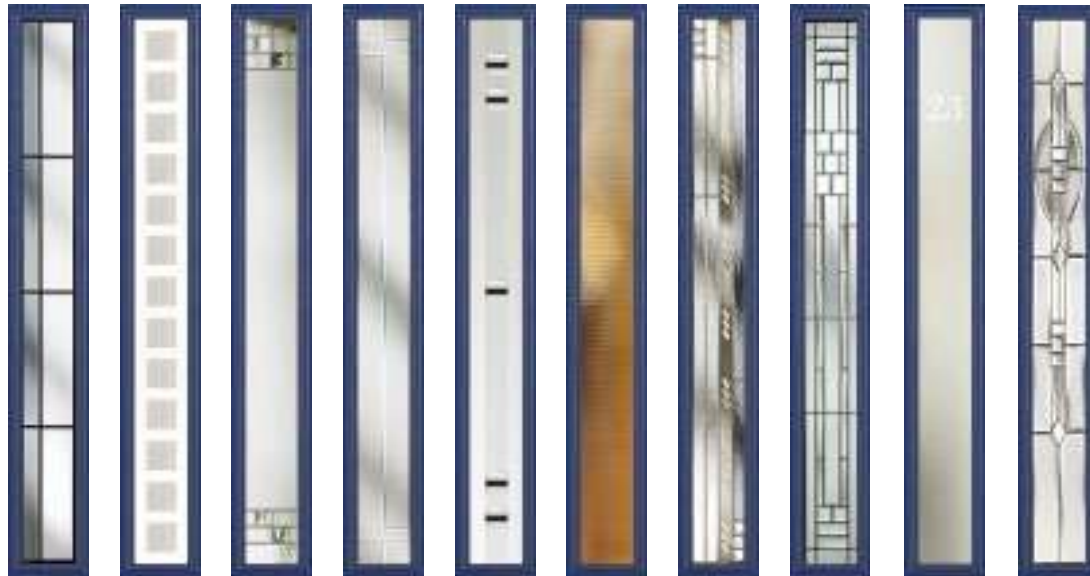

Aurora   Etched Square   Horizon   Linear   Linosa   Masterline   Matrix   New Orleans   Numbers additional designs available   Reflections