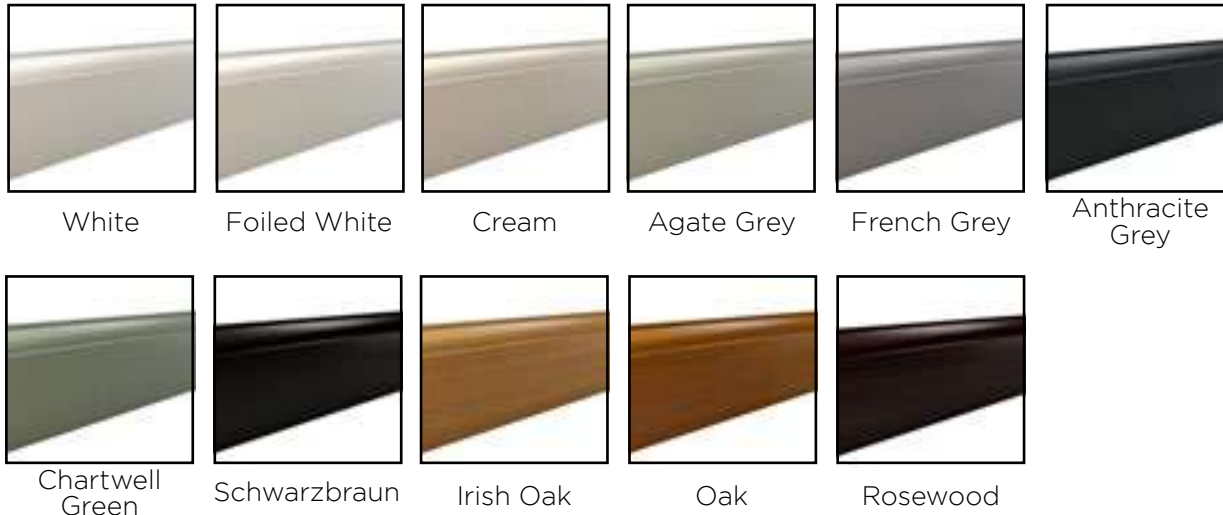

Available in the door styles shown, matched to your specification.

Whitmore
Glazed

Elmhurst

Highbury

Middleton 2

Middleton 4

Aston Glazed

Norfolk

York

Rutland &
Sutherland

Frame Colours

Outer Frame Options

InvisiEdge Colours

Our technically advanced InvisiEdge system gives a seamless colour edge to the door faces maintaining perfect aesthetics whilst ensuring up to 100% moisture resistance.